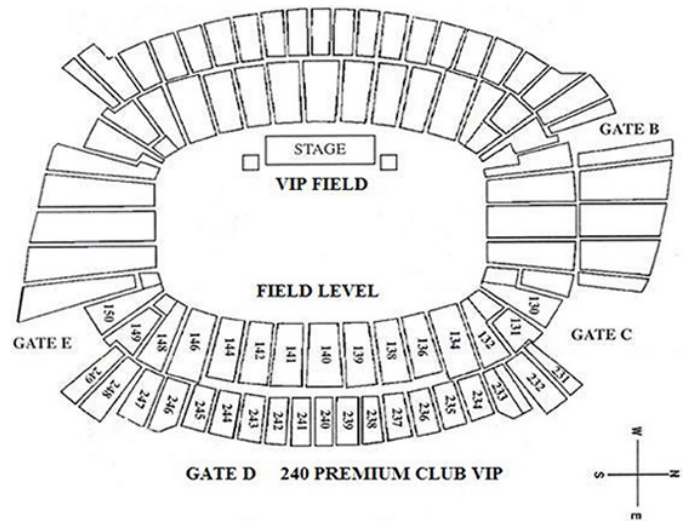

M.J. TOURS HAS THE BEST SEATS

PAUL BROWN STADIUM MAP

SECTIONS AVAILABLE

-FIELD VIP SECTION 4
-PREMIUM CLUB VIP SECTION 240
(BOTH SECTIONS ARE \$88.00 PER NIGHT)

SECTION 140 FIELD LEVEL STADIUM SEATS
\$68.00 PER NIGHT

VIP FIELD SEATS

We not have two categories of VIP seats on the field—same as always
(20 ft. from stage)

PREMIUM CLUB LEVEL VIP SEATS

You have an assigned seat on the Club Level with a Direct view of Both stages....AND at any time during the Evening you will have complete access to the VIP CLUB LEVEL LOUNGE—an air conditioned lounge area with TV's, bars, and specialty concession stands serving a wide variety of food and drinks

*Only people
with Premium
Level Tickets
can get in the
Club Level!*

FIELD LEVEL STADIUM SEATS

These are the seats corresponding to the “Blue Level” seating at Riverfront Stadium.
These are excellent seats! (SEE MAP)

**ONLY
4000
SEATS!**

TICKET UPGRADE PRICE

Your package seats are FIELD LEVEL STADIUM SEATS. If you would like to up-grade your seats to FIELD VIP or CLUB VIP, add \$20.00 PER NIGHT and check the appropriate box on the Reservation Form.